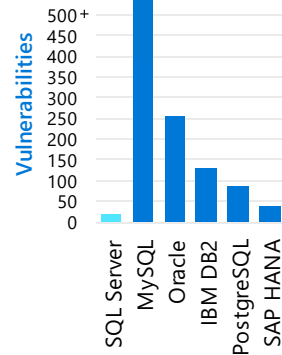

Business continuity through Azure

Seamless analytics over on-prem operational data

Visibility over your entire data estate

- Azure Purview
- Data Insights
- Data Catalog
- Data Map

Most secure over the last 10 years¹

Industry-leading performance and availability

#1 OLTP performance²
 #1 DW performance on 1TB³, 3TB⁴, 10TB⁵, and 30TB⁶

Business continuity through Azure

Disaster recovery in the cloud with **Link feature** in Azure SQL Managed Instance