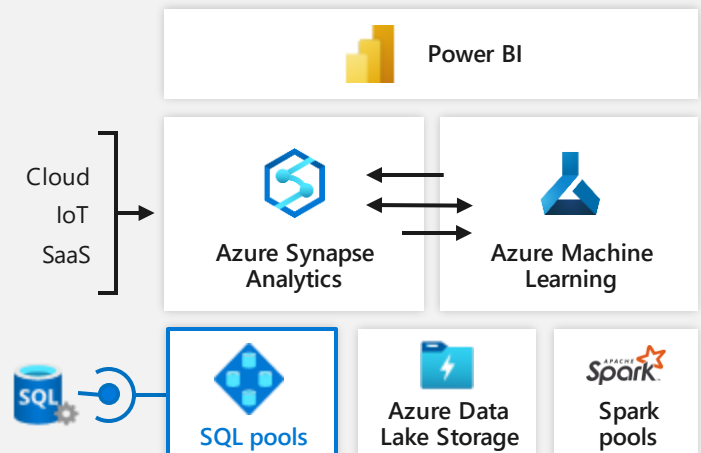

Business continuity through Azure

Seamless analytics over on-prem operational data

Visibility over your entire data estate

- Azure Purview
- Data Insights
- Data Catalog
- Data Map

Most secure over the last 10 years¹

Industry-leading performance and availability

#1 OLTP performance²
 #1 DW performance on 1TB³, 3TB⁴, 10TB⁵, and 30TB⁶

Business continuity through Azure

Disaster recovery in the cloud with **Link feature** in Azure SQL Managed Instance

Continuously replicate data to and from the cloud

Seamless analytics over on-prem operational data

Break the wall between operational and analytical stores with **Azure Synapse Link for SQL Server**

Visibility over your entire data estate

Get a clear view of all your data, no matter where it is, with **Azure Purview integration**

- Automatically scan on-prem SQL Server to capture metadata
- Classify data using built-in and custom classifiers and Microsoft Information Protection sensitivity labels
- Set up and control specific access rights to SQL Server