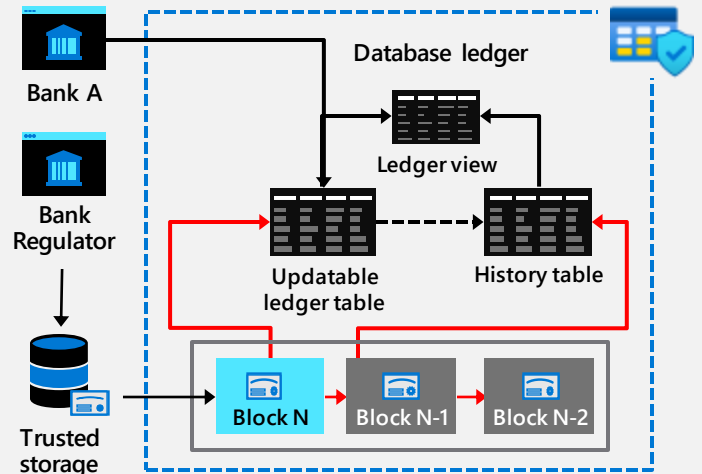

Continuously replicate data to and from the cloud

Seamless analytics over on-prem operational data

Break the wall between operational and analytical stores with **Azure Synapse Link for SQL Server**

Visibility over your entire data estate

Get a clear view of all your data, no matter where it is, with **Azure Purview integration**

- Automatically scan on-prem SQL Server to capture metadata
- Classify data using built-in and custom classifiers and Microsoft Information Protection sensitivity labels
- Set up and control specific access rights to SQL Server

Most secure over the last 10 years

Enhanced security, including **SQL Server Ledger** to ensure data integrity

- Use an immutable ledger to protect data from tampering by malicious actors
- Establish digital trust in a centralized system using blockchain technology
- Attest to other parties that data integrity has not been compromised