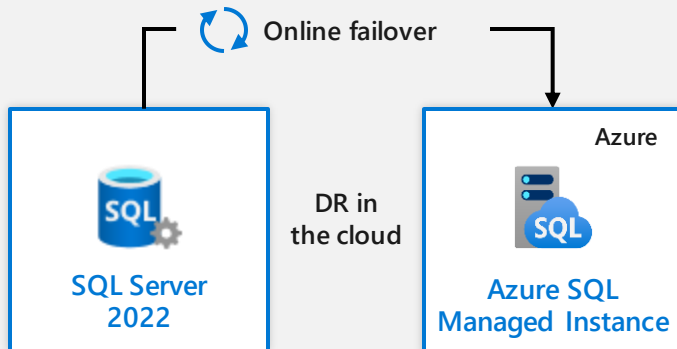

Industry-leading performance and availability

#1 OLTP performance²
 #1 DW performance on 1TB³, 3TB⁴, 10TB⁵, and 30TB⁶

Business continuity through Azure

Disaster recovery in the cloud with **Link feature** in Azure SQL Managed Instance

Continuously replicate data to and from the cloud

Seamless analytics over on-prem operational data

Break the wall between operational and analytical stores with **Azure Synapse Link for SQL Server**

Visibility over your entire data estate