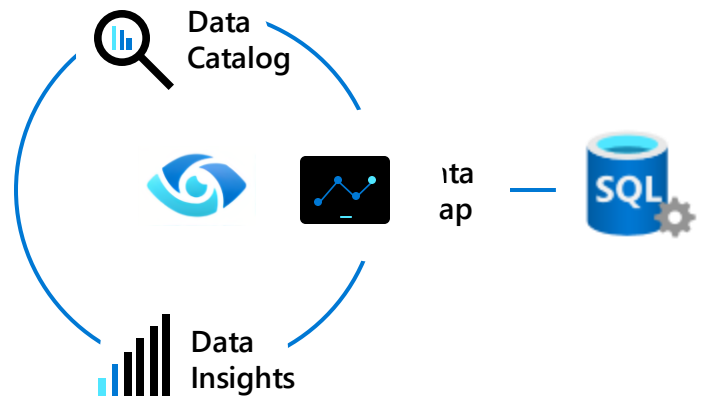

Visibility over your entire data estate

Get a clear view of all your data, no matter where it is, with **Azure Purview integration**

- Automatically scan on-prem SQL Server to capture metadata
- Classify data using built-in and custom classifiers and Microsoft Information Protection sensitivity labels
- Set up and control specific access rights to SQL Server